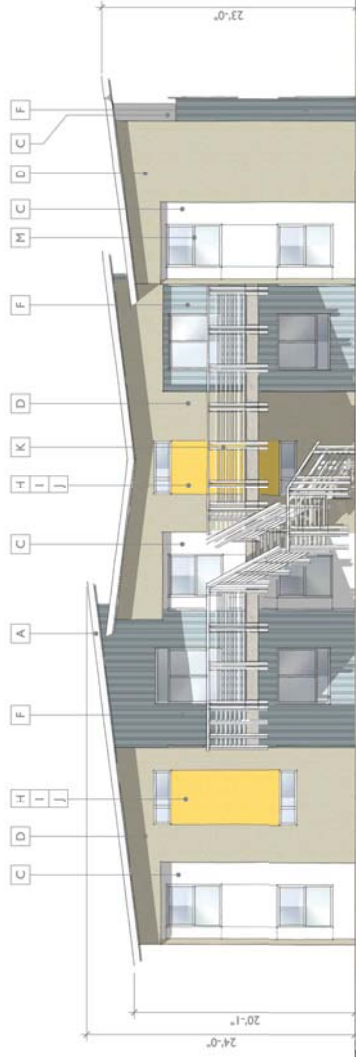

SAN RAFAEL DR / INDIAN CANYON DR, PALM SPRINGS, CA

WEST ELEVATION ①  
SCALE: 3/16" = 1'-0"

SOUTH ELEVATION ②  
SCALE: 3/16" = 1'-0"

PERSPECTIVES

① BLDG B  
② BLDG B1  
N SITE KEY MAP

12.2 of 20

**PALM SPRINGS AFFORDABLE HOUSING  
CHOC (Community Housing Opportunities)**

SAN RAFAEL DR / INDIAN CANYON DR, PALM SPRINGS, CA

**BUILDING B  
EXTERIOR ELEVATIONS  
& PERSPECTIVES**

INTERACTIVE DESIGN CORPORATION  
199 SOUTH CHOC DRIVE, SUITE 100, PALM SPRINGS, CA 92262  
T: 760.323.4990 E: MAIL@INTERACTIVEDSIGNCORP.COM

1812  
NOVEMBER 21, 2018

PERSPECTIVES

13.2 of 18

SOUTH ELEVATION ①  
SCALE: 3/16" = 1'-0"

EAST ELEVATION ②  
SCALE: 3/16" = 1'-0"

**CHOC P.S. FAMILY APARTMENTS**  
*(Community Housing Opportunities Corporation)*

1812

NOVEMBER 21, 2018

**EAST ELEVATION ①**  
SCALE: 3/16" = 1'-0"

**WEST ELEVATION ②**  
SCALE: 3/16" = 1'-0"

**SOUTH ELEVATION ③**  
SCALE: 3/16" = 1'-0"

PERSPECTIVES

SITE KEY MAP

**15.2** of 18