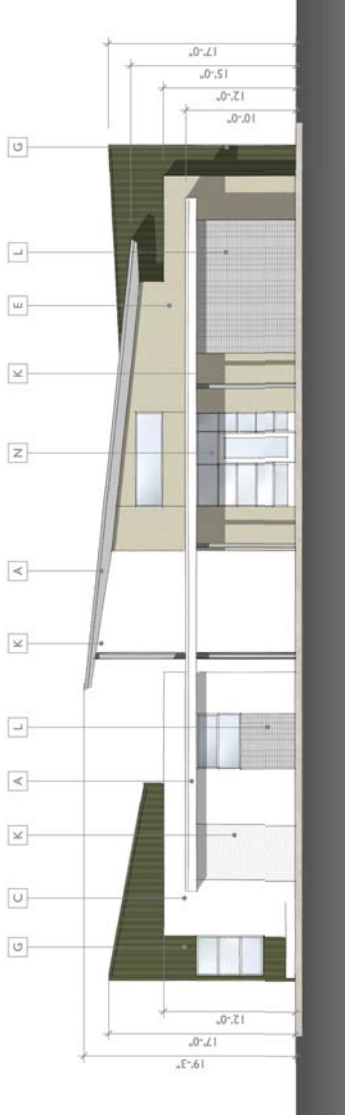

1812  
NOVEMBER 21, 2018

PERSPECTIVES

13.2 of 18

SOUTH ELEVATION ①  
SCALE: 3/16" = 1'-0"

EAST ELEVATION ②  
SCALE: 3/16" = 1'-0"

**CHOC P.S. FAMILY APARTMENTS**  
*(Community Housing Opportunities Corporation)*

SAN RAFAEL DR / INDIAN CANYON DR, PALM SPRINGS, CA

**BUILDING C**  
EXTERIOR ELEVATIONS  
& PERSPECTIVES

INTERACTIVE DESIGN CORPORATION  
189 SOUTH CHOC DRIVE, SUITE 100, PALM SPRINGS, CA 92262  
T: 760.333.4990 E: MAIL@INTERACTIVEDESIGNCORP.COM

1812

NOVEMBER 21, 2018

**EAST ELEVATION ①**  
SCALE: 3/16" = 1'-0"

**WEST ELEVATION ②**  
SCALE: 3/16" = 1'-0"

**SOUTH ELEVATION ③**  
SCALE: 3/16" = 1'-0"

PERSPECTIVES

SITE KEY MAP

**15.2** of 18